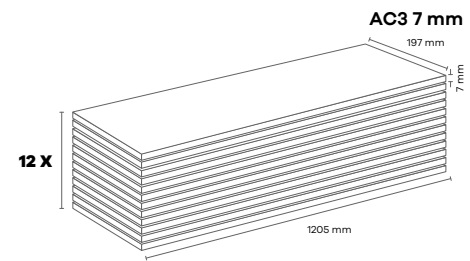

Panel / Package: 12 Pieces
Package: 2,85 m² -17 kg