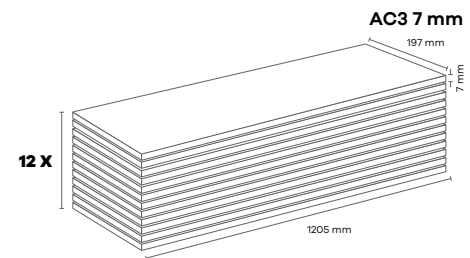

Panel / Package: 12 Pieces
Package: 2,85 m² -17 kg