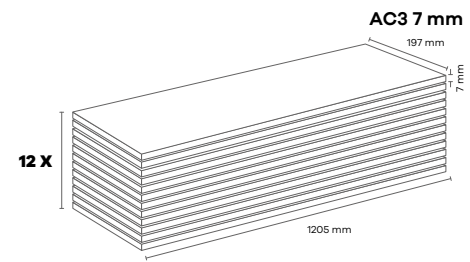

AF002 ALIZE (OTN)

Panel / Package: 12 Pieces
Package: 2,85 m² -17 kg

AF003 BORA (OTN)

Panel / Package: 12 Pieces
Package: 2,85 m² -17 kg

AF004 SAMYELİ (OTN)

Panel / Package: 12 Pieces
Package: 2,85 m² -17 kg