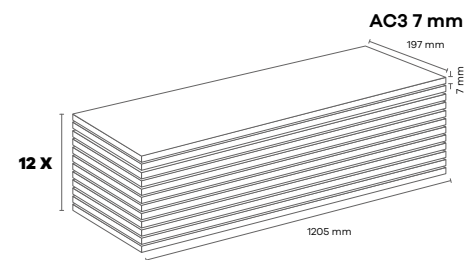

The potential that encourages creativity in designs.
The comfort noticed at each step.
The talent that brings modern life into spaces... **FIX**

FIX

AF001 LODOS (OTN)

Panel / Package: 12 Pieces
Package: 2,85 m² -17 kg

AF002 ALIZE (OTN)

Panel / Package: 12 Pieces
Package: 2,85 m² -17 kg

AF003 BORA (OTN)

Panel / Package: 12 Pieces
Package: 2,85 m² -17 kg

AF004 SAMYELİ (OTN)

Panel / Package: 12 Pieces
Package: 2,85 m² -17 kg