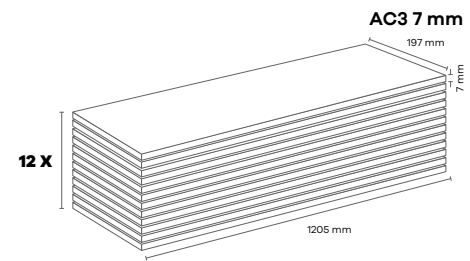

AF002 ALIZE (OTN)

Panel / Package: 12 Pieces
Package: 2,85 m² -17 kg

AF003 BORA (OTN)

Panel / Package: 12 Pieces
Package: 2,85 m² -17 kg

AF004 SAMYELİ (OTN)

Panel / Package: 12 Pieces
Package: 2,85 m² -17 kg