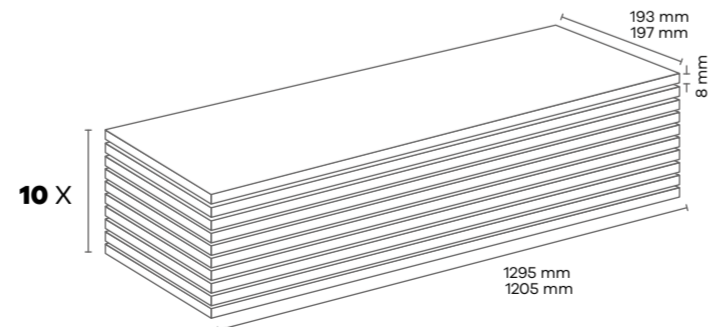

AC3 8 mm 4V

Panel / Paket - Panel / Package: 10 Adet - Pieces
Paket - Package: 2,49 m² -17 kg (193*1295 mm)
Paket - Package: 2,37 m² -16 kg (197*1205 mm)