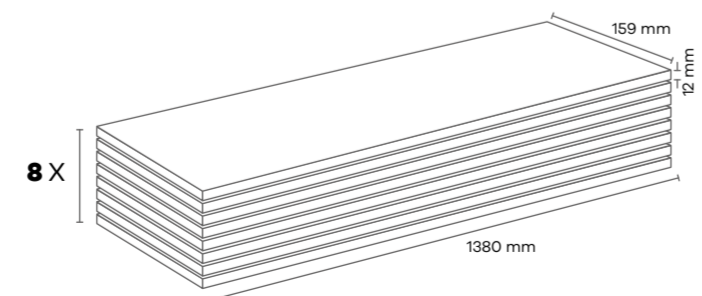

AE004 TARABYA (CNT)

AC4 12 mm 4V

Panel / Paket - Panel / Package: 8 Adet - Pieces
Paket - Package: 1,75 m² -17,5 kg

AE005 NİŞANTAŞI (CNT)

AC4 12 mm 4V

Panel / Paket - Panel / Package: 8 Adet - Pieces
Paket - Package: 1,75 m² -17,5 kg