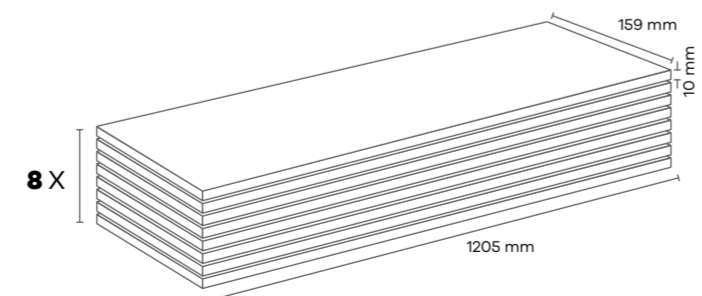

AN019 ALBATROS (CNT)

AC4 10 mm 4V

Panel / Paket - Panel / Package: 8 Adet - Pieces
Paket - Package: 1,53 m² -13 kg

AN020 DİBEK MEŞE - DİBEK OAK (CNT)

AC4 10 mm 4V

Panel / Paket - Panel / Package: 8 Adet - Pieces
Paket - Package: 1,53 m² -13 kg