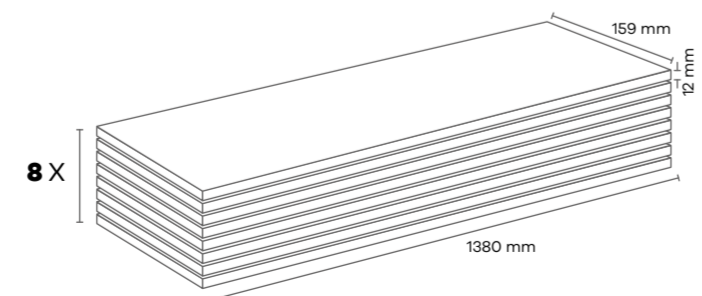

ELITE

AE002 ULUS (GNT)

AC4 12 mm 4V

Panel / Paket - Panel / Package: 8 Adet - Pieces
Paket - Package: 1,75 m² -17,5 kg

AE003 İSTİNYE (VIN)

AC4 12 mm 4V

Panel / Paket - Panel / Package: 8 Adet - Pieces
Paket - Package: 1,75 m² -17,5 kg