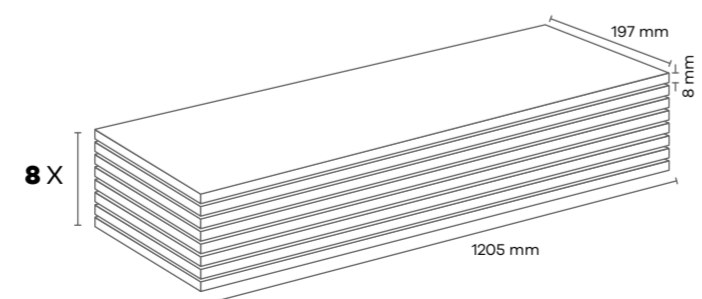

AU027 CHICAGO (OTN)

AC4 8 mm 4V

Panel / Paket - Panel / Package: 8 Adet - Pieces
Paket - Package: 1,89 m² ~14 kg

AU028 MOSKOVA - MOSCOW (OTN)

AC4 8 mm 4V

Panel / Paket - Panel / Package: 8 Adet - Pieces
Paket - Package: 1,89 m² ~14 kg