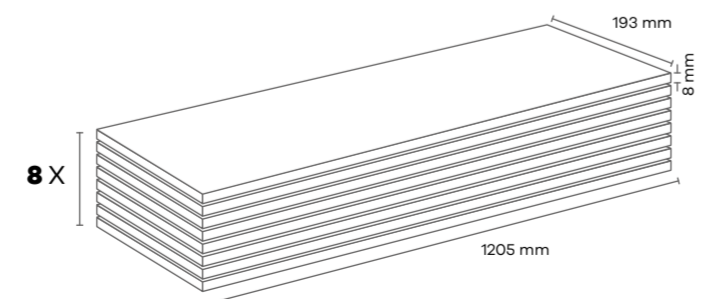

AR010 AKASHI (IMP)

AC4 8 mm 4V

Panel / Paket - Panel / Package: 8 Adet - Pieces
Paket - Package: 1,86 m² ~14 kg

AR011 GOLDEN GATE (IMP)

AC4 8 mm 4V

Panel / Paket - Panel / Package: 8 Adet - Pieces
Paket - Package: 1,86 m² ~14 kg