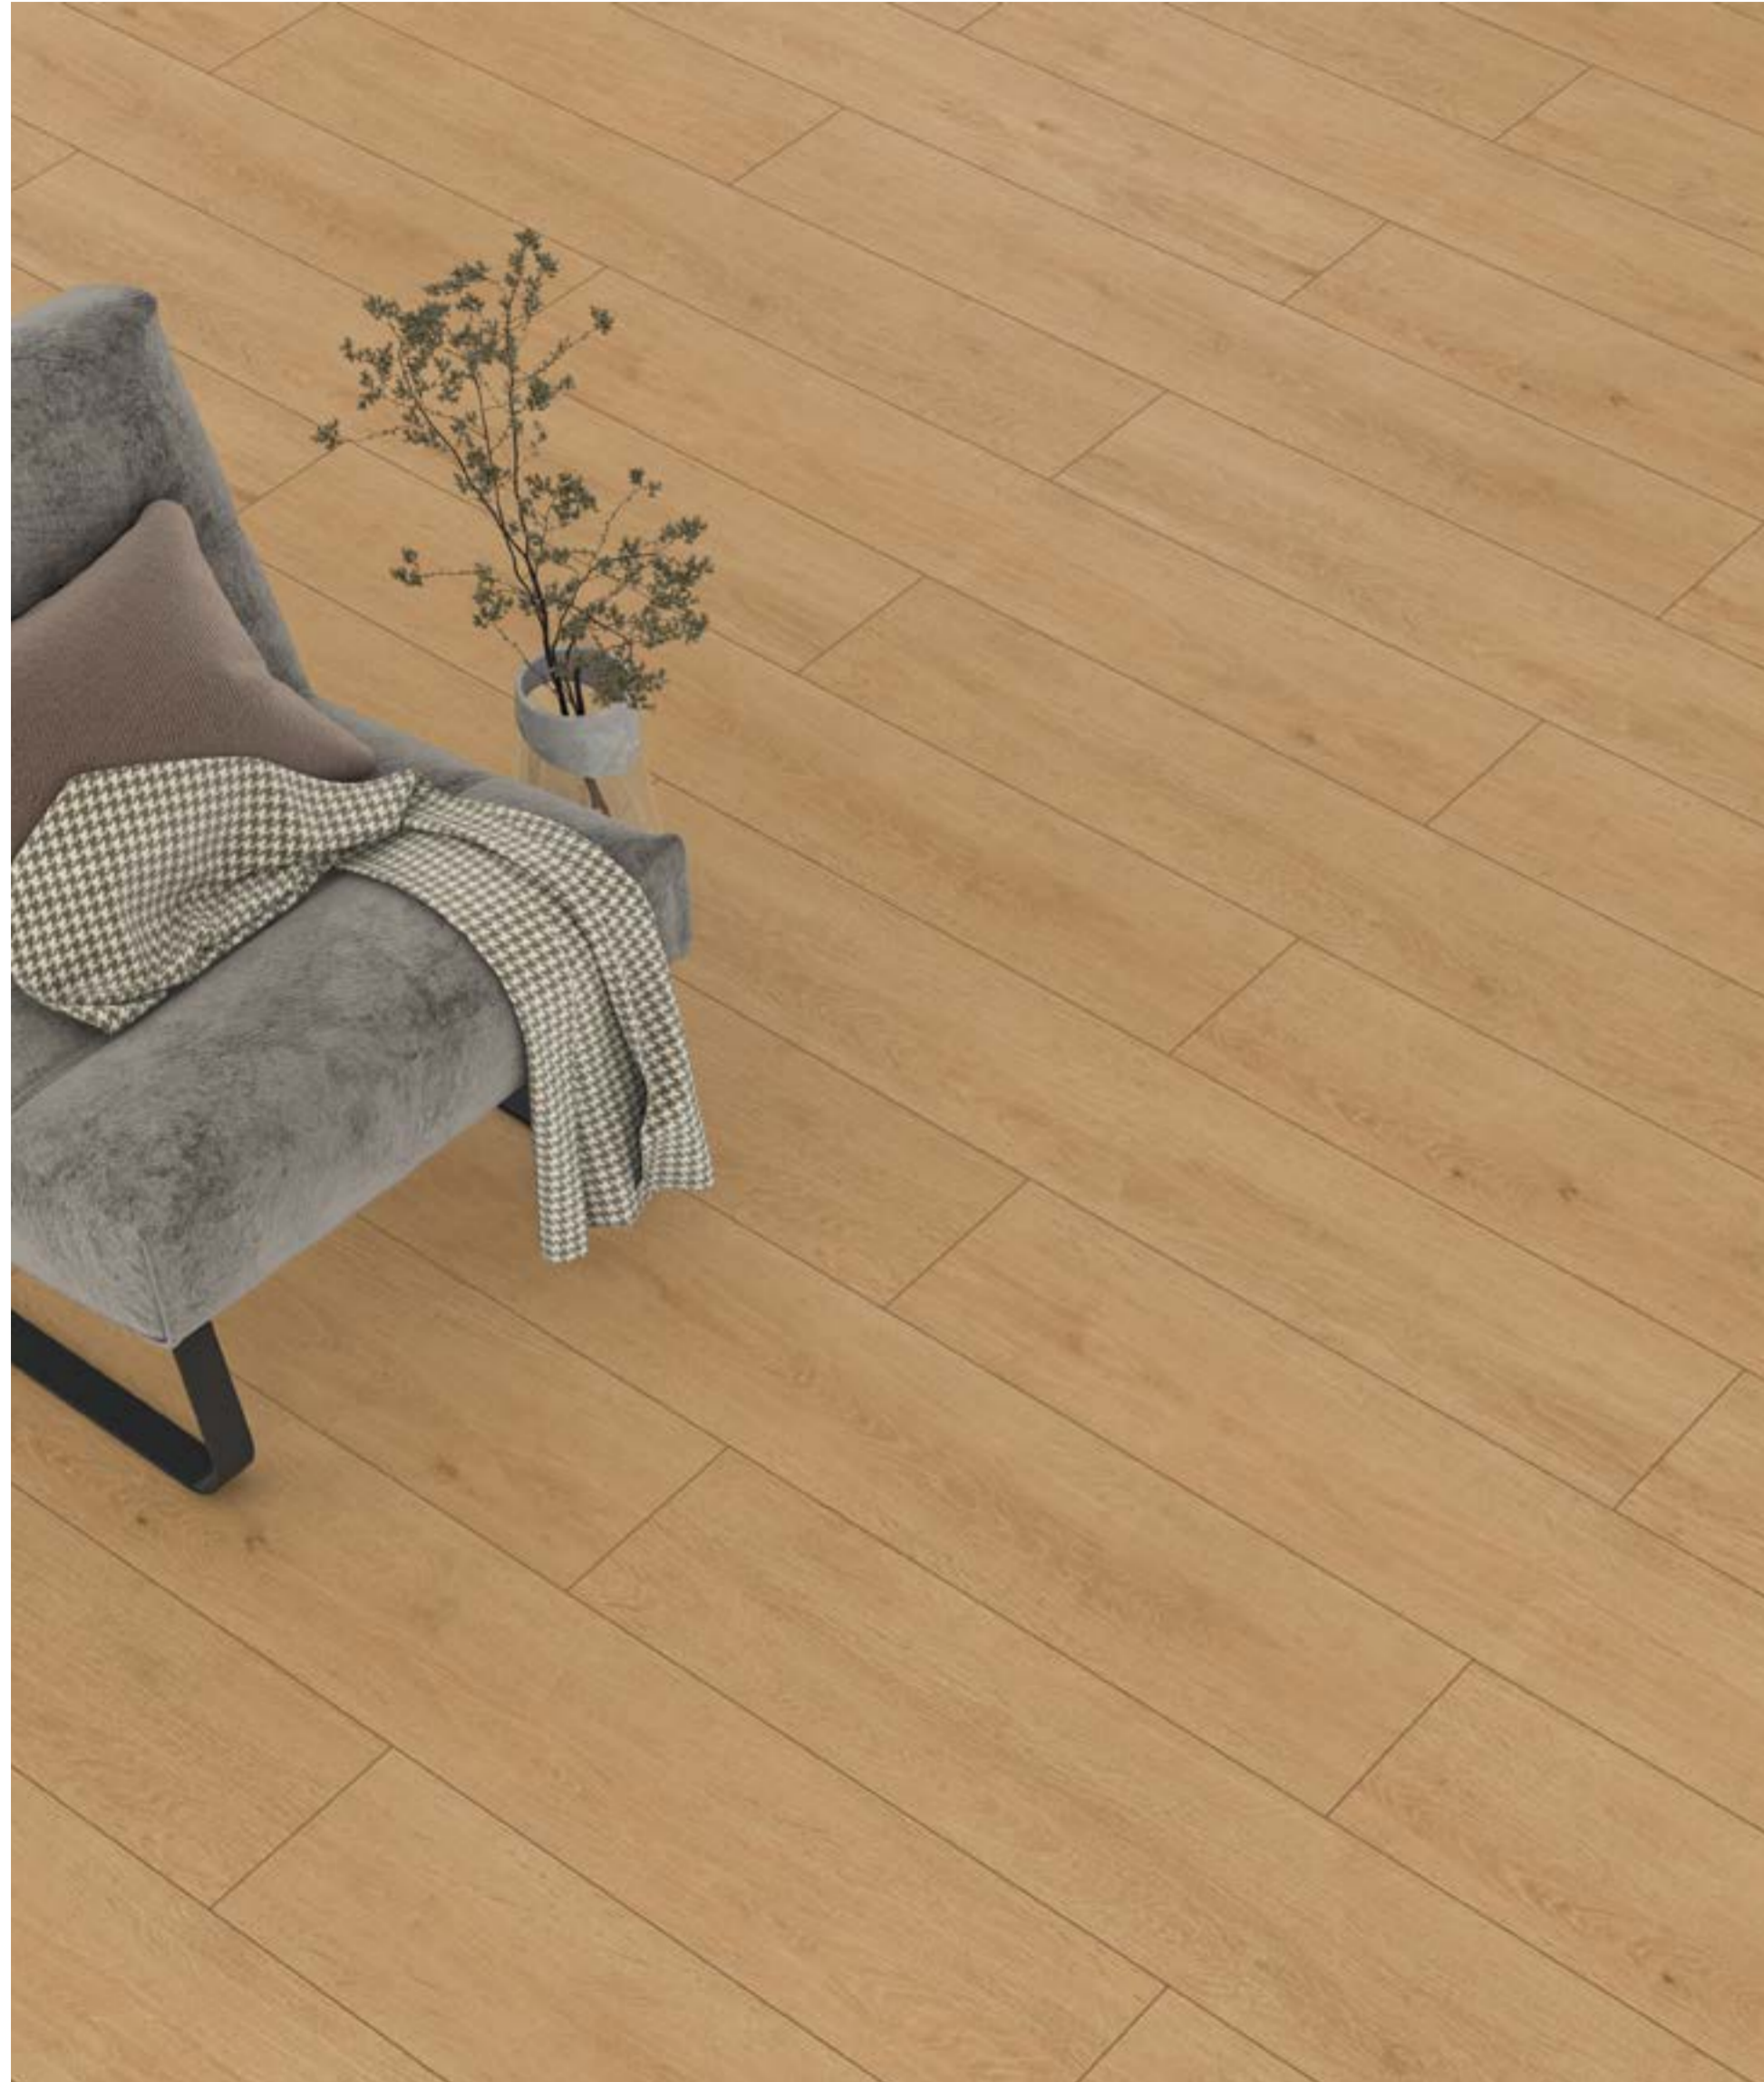

AW010 LARK (SKY)

AC5 8 mm 4V