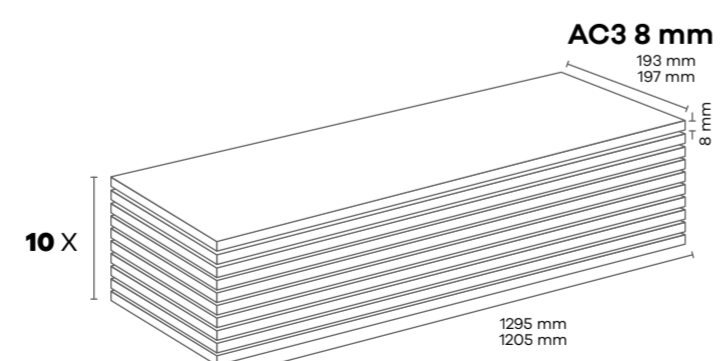

Panel / Paket - Panel / Package: 10 Adet - Pieces
 Paket - Package: 2,49 m² -18 kg (193*1295 mm)
 Paket - Package: 2,37 m² -16 kg (197*1205 mm)

AS033 BUĞDAY MEŞE - WHEAT OAK (TIMB)

Panel / Paket - Panel / Package: 10 Adet - Pieces
 Paket - Package: 2,49 m² -18 kg (193*1295 mm)
 Paket - Package: 2,37 m² -16 kg (197*1205 mm)

AS038 JAKARTA MERBAU (TIMB)

Panel / Paket - Panel / Package: 10 Adet - Pieces
Paket - Package: 2,49 m² -18 kg (193*1295 mm)
Paket - Package: 2,37 m² -16 kg (197*1205 mm)

AS039 İNEBOLU (TIMB)

Panel / Paket - Panel / Package: 10 Adet - Pieces
Paket - Package: 2,49 m² -18 kg (193*1295 mm)
Paket - Package: 2,37 m² -16 kg (197*1205 mm)