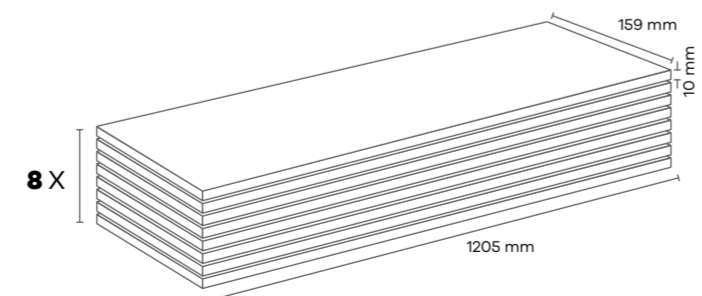

Panel / Paket - Panel / Package: 8 Adet - Pieces
Paket - Package: 1,53 m² -13 kg

15 YIL GARANTİ	15 YEARS DOMESTIC USE GUARANTEE	ISO 9001 80 9001 Kalite Yönetim Sistemi Uygulama Standartı (TMMOB)	Hygiene	V4	A+
AC4	AC4	ISO 9001 80 9001 Quality Management System is certified.	Hygiene	L2C	L2C