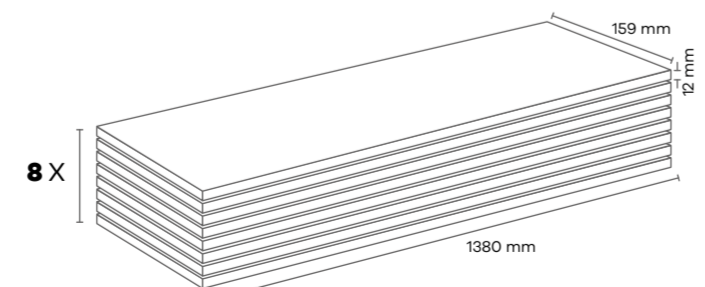

Panel / Paket - Panel / Package: 8 Adet - Pieces
Paket - Package: 1,75 m² -17,5 kg