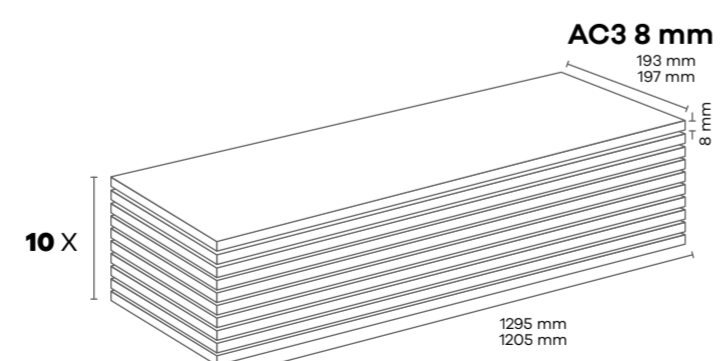

AS024 TORONTO ÇAM - TORONTO PINE (TIMB)

Panel / Paket - Panel / Package: 10 Adet - Pieces
 Paket - Package: 2,49 m² -18 kg (193*1295 mm)
 Paket - Package: 2,37 m² -16 kg (197*1205 mm)

AS025 KAMEL MEŞE - CAMEL OAK (TIMB)