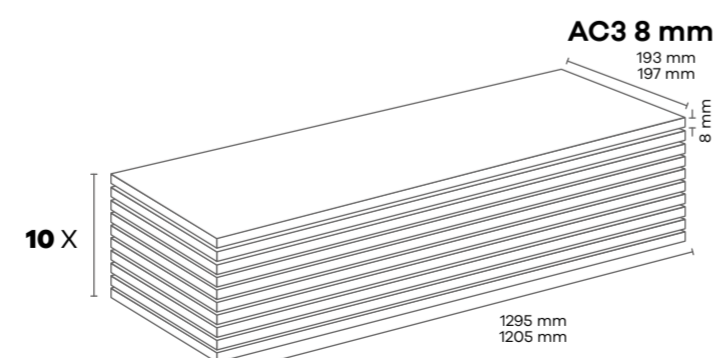

Panel / Paket - Panel / Package: 10 Adet - Pieces
Paket - Package: 2,49 m² -18 kg (193*1295 mm)
Paket - Package: 2,37 m² -16 kg (197*1205 mm)