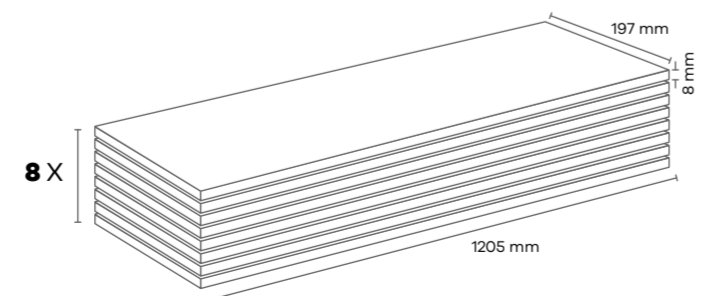

Panel / Paket - Panel / Package: 8 Adet - Pieces
Paket - Package: 1,89 m² ~14 kg