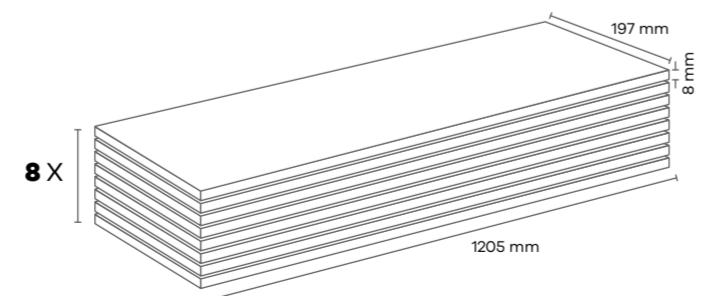

AW003 HAWK (SKY)

AC5 8 mm 4V

Panel / Paket - Panel / Package: 8 Adet - Pieces
Paket - Package: 1,89 m² ~14 kg

AW004 RAVEN (SKY)

AC5 8 mm 4V

Panel / Paket - Panel / Package: 8 Adet - Pieces
Paket - Package: 1,89 m² ~14 kg