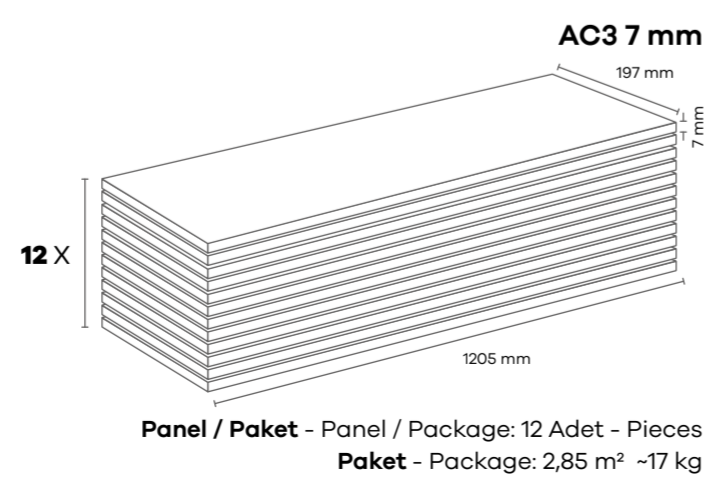

Panel / Paket - Panel / Package: 12 Adet - Pieces
Paket - Package: 2,85 m² -17 kg

AF004 SAMYELİ (OTN)

Panel / Paket - Panel / Package: 12 Adet - Pieces
Paket - Package: 2,85 m² -17 kg

AF005 KARAYEL (OTN)