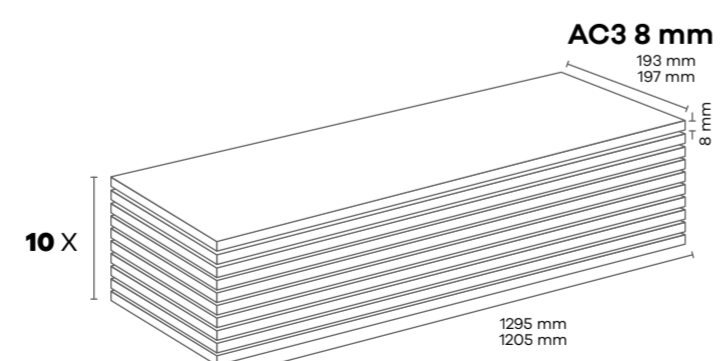

Panel / Paket - Panel / Package: 10 Adet - Pieces
Paket - Package: 2,49 m² -18 kg (193*1295 mm)
Paket - Package: 2,37 m² -16 kg (197*1205 mm)