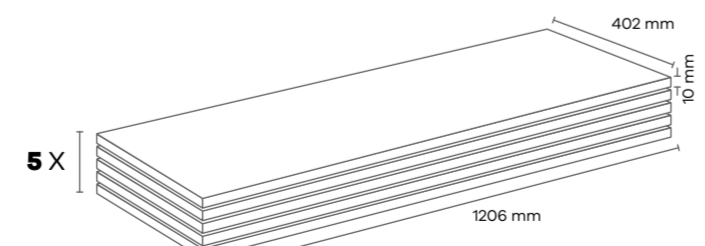

Panel / Paket - Panel / Package: 5 Adet - Pieces
Paket - Package: 2,42 m² - 21 kg