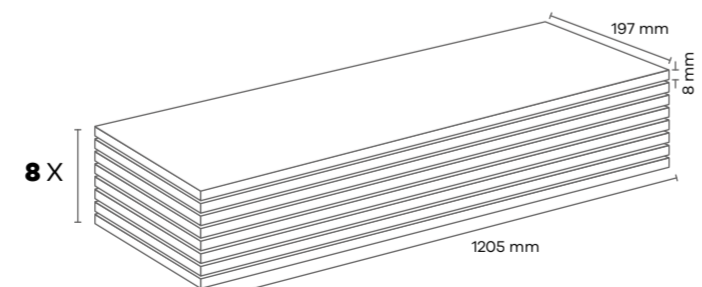

Panel / Paket - Panel / Package: 8 Adet - Pieces
Paket - Package: 1,89 m² ~14 kg