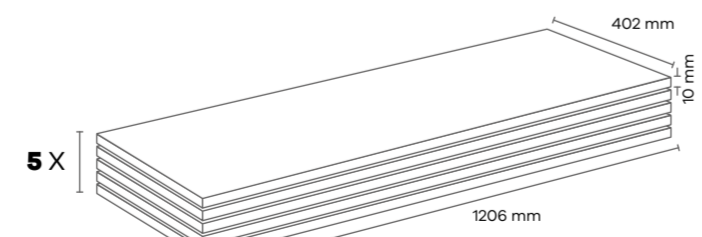

Panel / Paket - Panel / Package: 5 Adet - Pieces
Paket - Package: 2,42 m² -21 kg