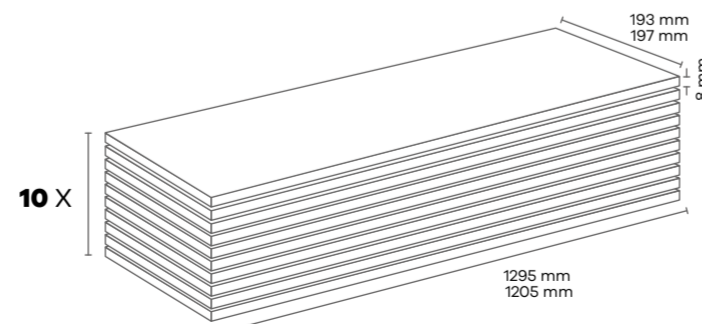

AC3 8 mm 4V

Panel / Paket - Panel / Package: 10 Adet - Pieces
 Paket - Package: 2,49 m² -17 kg (193*1295 mm)
 Paket - Package: 2,37 m² -16 kg (197*1205 mm)

ASX03 KÜBA MEŞE - CUBA OAK (OTN)

AC3 8 mm 4V

Panel / Paket - Panel / Package: 10 Adet - Pieces
 Paket - Package: 2,49 m² -17 kg (193*1295 mm)
 Paket - Package: 2,37 m² -16 kg (197*1205 mm)