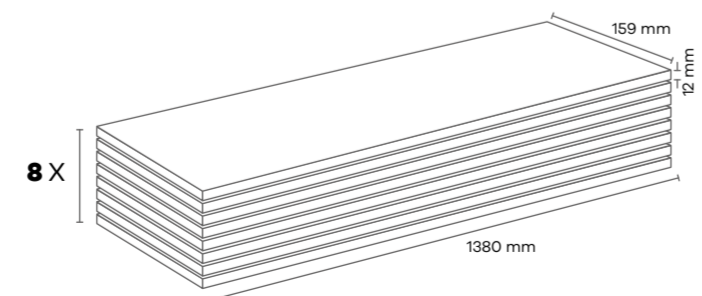

Panel / Paket - Panel / Package: 8 Adet - Pieces
Paket - Package: 1,75 m² -17,5 kg