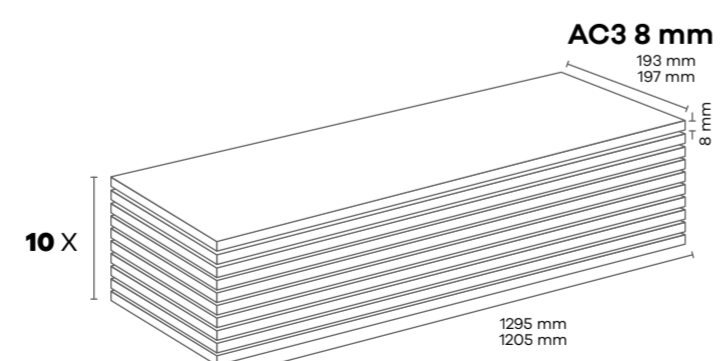

Panel / Paket - Panel / Package: 10 Adet - Pieces
Paket - Package: 2,49 m² -18 kg (193*1295 mm)
Paket - Package: 2,37 m² -16 kg (197*1205 mm)

AS004 TOROS ÇAM - TOROS PINE (TIMB)

Panel / Paket - Panel / Package: 10 Adet - Pieces
 Paket - Package: 2,49 m² -18 kg (193*1295 mm)
 Paket - Package: 2,37 m² -16 kg (197*1205 mm)

AS005 BEST OAK (TIMB)

Panel / Paket - Panel / Package: 10 Adet - Pieces
 Paket - Package: 2,49 m² -18 kg (193*1295 mm)
 Paket - Package: 2,37 m² -16 kg (197*1205 mm)

AS007 ERCİYES (TIMB)

Panel / Paket - Panel / Package: 10 Adet - Pieces
Paket - Package: 2,49 m² -18 kg (193*1295 mm)
Paket - Package: 2,37 m² -16 kg (197*1205 mm)