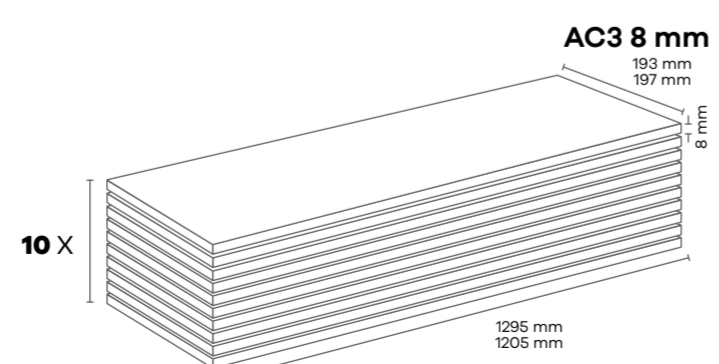

Panel / Paket - Panel / Package: 10 Adet - Pieces
Paket - Package: 2,49 m² -18 kg (193*1295 mm)
Paket - Package: 2,37 m² -16 kg (197*1205 mm)