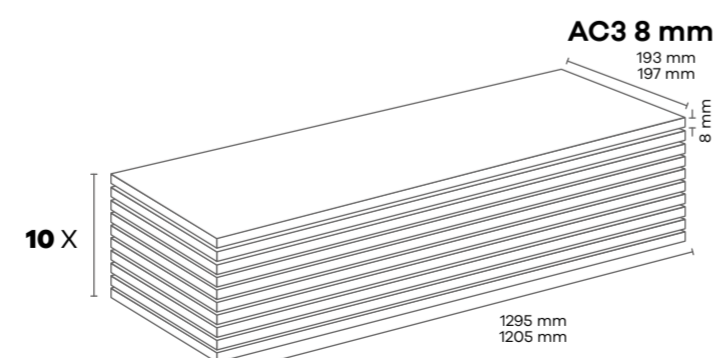

AS005 BEST OAK (TIMB)

Panel / Paket - Panel / Package: 10 Adet - Pieces
 Paket - Package: 2,49 m² -18 kg (193*1295 mm)
 Paket - Package: 2,37 m² -16 kg (197*1205 mm)

AS007 ERCİYES (TIMB)

Panel / Paket - Panel / Package: 10 Adet - Pieces
Paket - Package: 2,49 m² -18 kg (193*1295 mm)
Paket - Package: 2,37 m² -16 kg (197*1205 mm)

AS008 GOLD ÇAM - GOLD PINE (TIMB)

Panel / Paket - Panel / Package: 10 Adet - Pieces
Paket - Package: 2,49 m² -18 kg (193*1295 mm)
Paket - Package: 2,37 m² -16 kg (197*1205 mm)

AS014 NOVA BEYAZ - NOVA WHITE (TIMB)

Panel / Paket - Panel / Package: 10 Adet - Pieces
 Paket - Package: 2,49 m² -18 kg (193*1295 mm)
 Paket - Package: 2,37 m² -16 kg (197*1205 mm)

AS021 ELEGANCE MEŞE - ELEGANCE OAK (TIMB)

Panel / Paket - Panel / Package: 10 Adet - Pieces
Paket - Package: 2,49 m² -18 kg (193*1295 mm)
Paket - Package: 2,37 m² -16 kg (197*1205 mm)