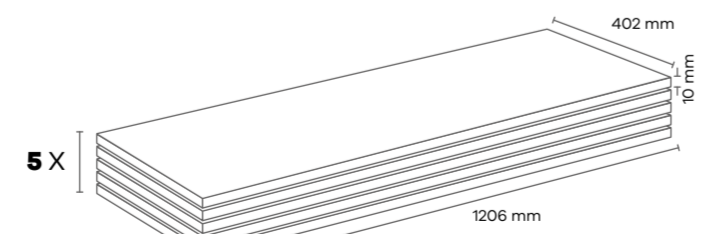

Panel / Paket - Panel / Package: 5 Adet - Pieces
Paket - Package: 2,42 m² -21 kg