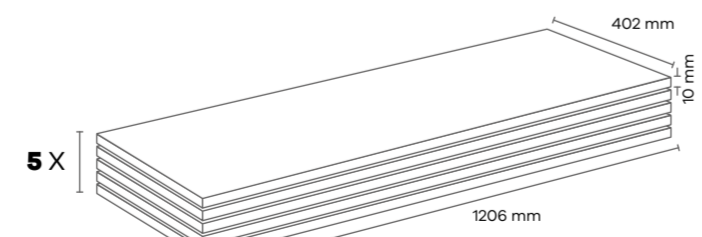

AT008 ALANYA (STN)

AC5 10 mm 4V

Panel / Paket - Panel / Package: 5 Adet - Pieces
Paket - Package: 2,42 m² -21 kg

AT009 BELEK (STN)

AC5 10 mm 4V

Panel / Paket - Panel / Package: 5 Adet - Pieces
Paket - Package: 2,42 m² - 21 kg