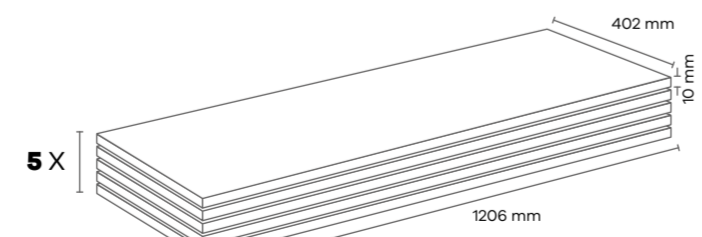

Panel / Paket - Panel / Package: 5 Adet - Pieces
Paket - Package: 2,42 m² -21 kg

AT006 JASPER (STN)

AC5 10 mm 4V

25 YIL GARANTİ	25 YEARS DOMESTIC USE GUARANTEE	ISO 9001 800 9001 Kalite Yönetim Sistemi yönetim standardı sertifikası	Hygiene+	V4	EMİSYON DÜŞÜK İÇİ A+
AC5 15 YIL TİCARİ KULLANIM İÇİN GARANTİ	AC5 15 YEARS COMMERCIAL USE GUARANTEE	ISO 9001 Produced in the factories where ISO 9001 Quality Management System is applied.	Hygiene+	A+ A+ A B C	UNIFIT PATENTED TECHNOLOGY