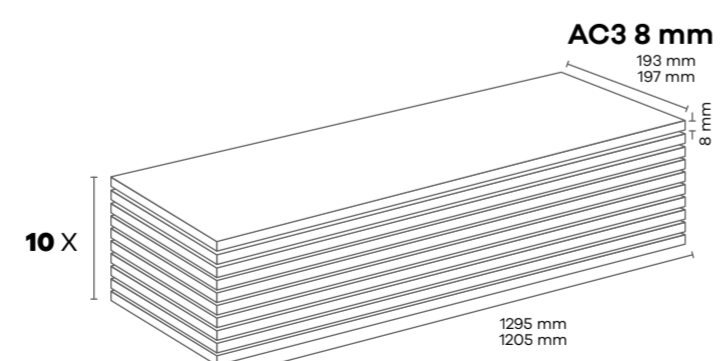

AS005 BEST OAK (TIMB)

Panel / Paket - Panel / Package: 10 Adet - Pieces
 Paket - Package: 2,49 m² -18 kg (193*1295 mm)
 Paket - Package: 2,37 m² -16 kg (197*1205 mm)

AS007 ERCİYES (TIMB)

Panel / Paket - Panel / Package: 10 Adet - Pieces
Paket - Package: 2,49 m² -18 kg (193*1295 mm)
Paket - Package: 2,37 m² -16 kg (197*1205 mm)

AS008 GOLD ÇAM - GOLD PINE (TIMB)

Panel / Paket - Panel / Package: 10 Adet - Pieces
Paket - Package: 2,49 m² -18 kg (193*1295 mm)
Paket - Package: 2,37 m² -16 kg (197*1205 mm)

AS014 NOVA BEYAZ - NOVA WHITE (TIMB)

Panel / Paket - Panel / Package: 10 Adet - Pieces
 Paket - Package: 2,49 m² -18 kg (193*1295 mm)
 Paket - Package: 2,37 m² -16 kg (197*1205 mm)

AS021 ELEGANCE MEŞE - ELEGANCE OAK (TIMB)

Panel / Paket - Panel / Package: 10 Adet - Pieces
Paket - Package: 2,49 m² -18 kg (193*1295 mm)
Paket - Package: 2,37 m² -16 kg (197*1205 mm)