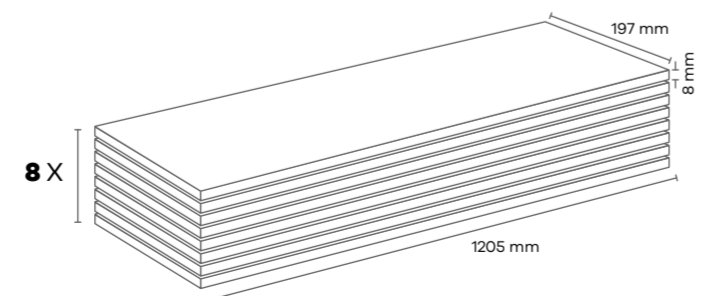

AU025 PEKİN - PEKING (OTN)

AC4 8 mm 4V

Panel / Paket - Panel / Package: 8 Adet - Pieces
Paket - Package: 1,89 m² ~14 kg

AU026 SIDNEY - SYDNEY (OTN)

AC4 8 mm 4V

Panel / Paket - Panel / Package: 8 Adet - Pieces
Paket - Package: 1,89 m² ~14 kg