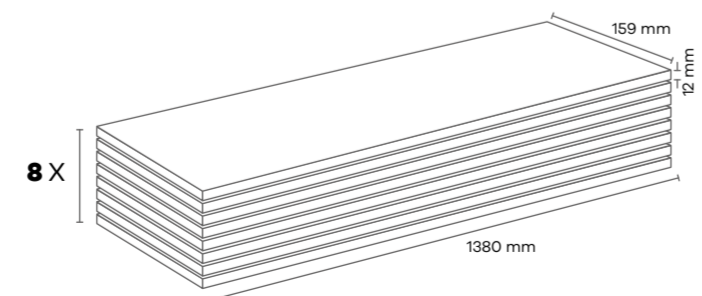

AE006 FLORYA (VIN)

AC4 12 mm 4V

Panel / Paket - Panel / Package: 8 Adet - Pieces
Paket - Package: 1,75 m² -17,5 kg

AE007 EMİRGAN (CNT)

AC4 12 mm 4V

Panel / Paket - Panel / Package: 8 Adet - Pieces
Paket - Package: 1,75 m² -17,5 kg