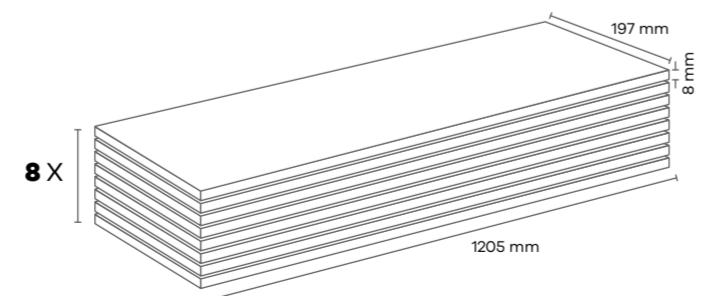

AW009 ROBIN (SKY)

AC5 8 mm 4V

Panel / Paket - Panel / Package: 8 Adet - Pieces
Paket - Package: 1,89 m² ~14 kg

AW010 LARK (SKY)

AC5 8 mm 4V

Panel / Paket - Panel / Package: 8 Adet - Pieces
Paket - Package: 1,89 m² ~14 kg