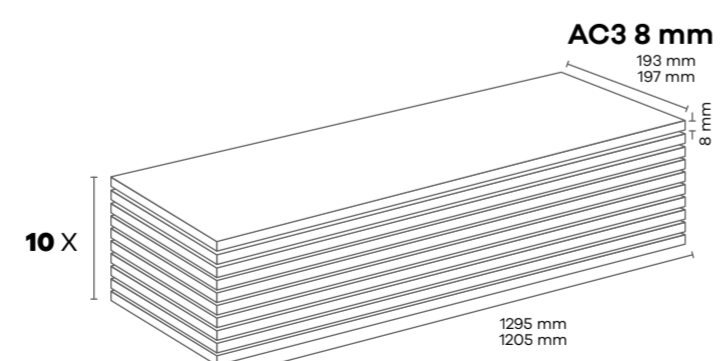

AS005 BEST OAK (TIMB)

Panel / Paket - Panel / Package: 10 Adet - Pieces
 Paket - Package: 2,49 m² -18 kg (193*1295 mm)
 Paket - Package: 2,37 m² -16 kg (197*1205 mm)

AS007 ERCİYES (TIMB)

Panel / Paket - Panel / Package: 10 Adet - Pieces
Paket - Package: 2,49 m² -18 kg (193*1295 mm)
Paket - Package: 2,37 m² -16 kg (197*1205 mm)