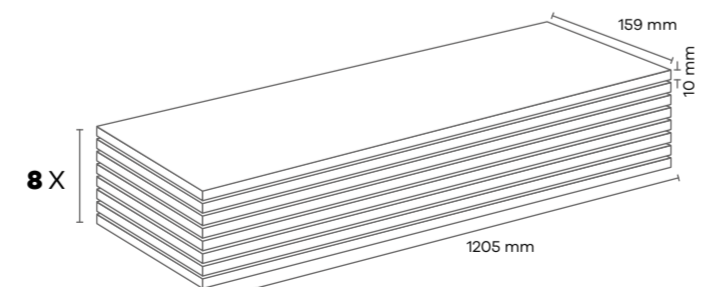

AN016 ALTINKUM (CNT)

AC4 10 mm 4V

Panel / Paket - Panel / Package: 8 Adet - Pieces
Paket - Package: 1,53 m² ~13 kg

AN018 KUM MEŞE - SAND OAK (CNT)

AC4 10 mm 4V

Panel / Paket - Panel / Package: 8 Adet - Pieces
Paket - Package: 1,53 m² ~13 kg