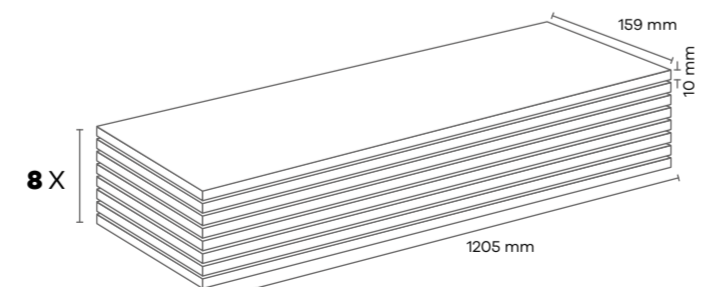

NATURAL

AN003 JAKARTA MERBAU (CNT)

AC4 10 mm 4V

Panel / Paket - Panel / Package: 8 Adet - Pieces
Paket - Package: 1,53 m² ~13 kg

AN009 LEFKAS MEŞE - LEFKAS OAK (CNT)

AC4 10 mm 4V

Panel / Paket - Panel / Package: 8 Adet - Pieces
Paket - Package: 1,53 m² ~13 kg