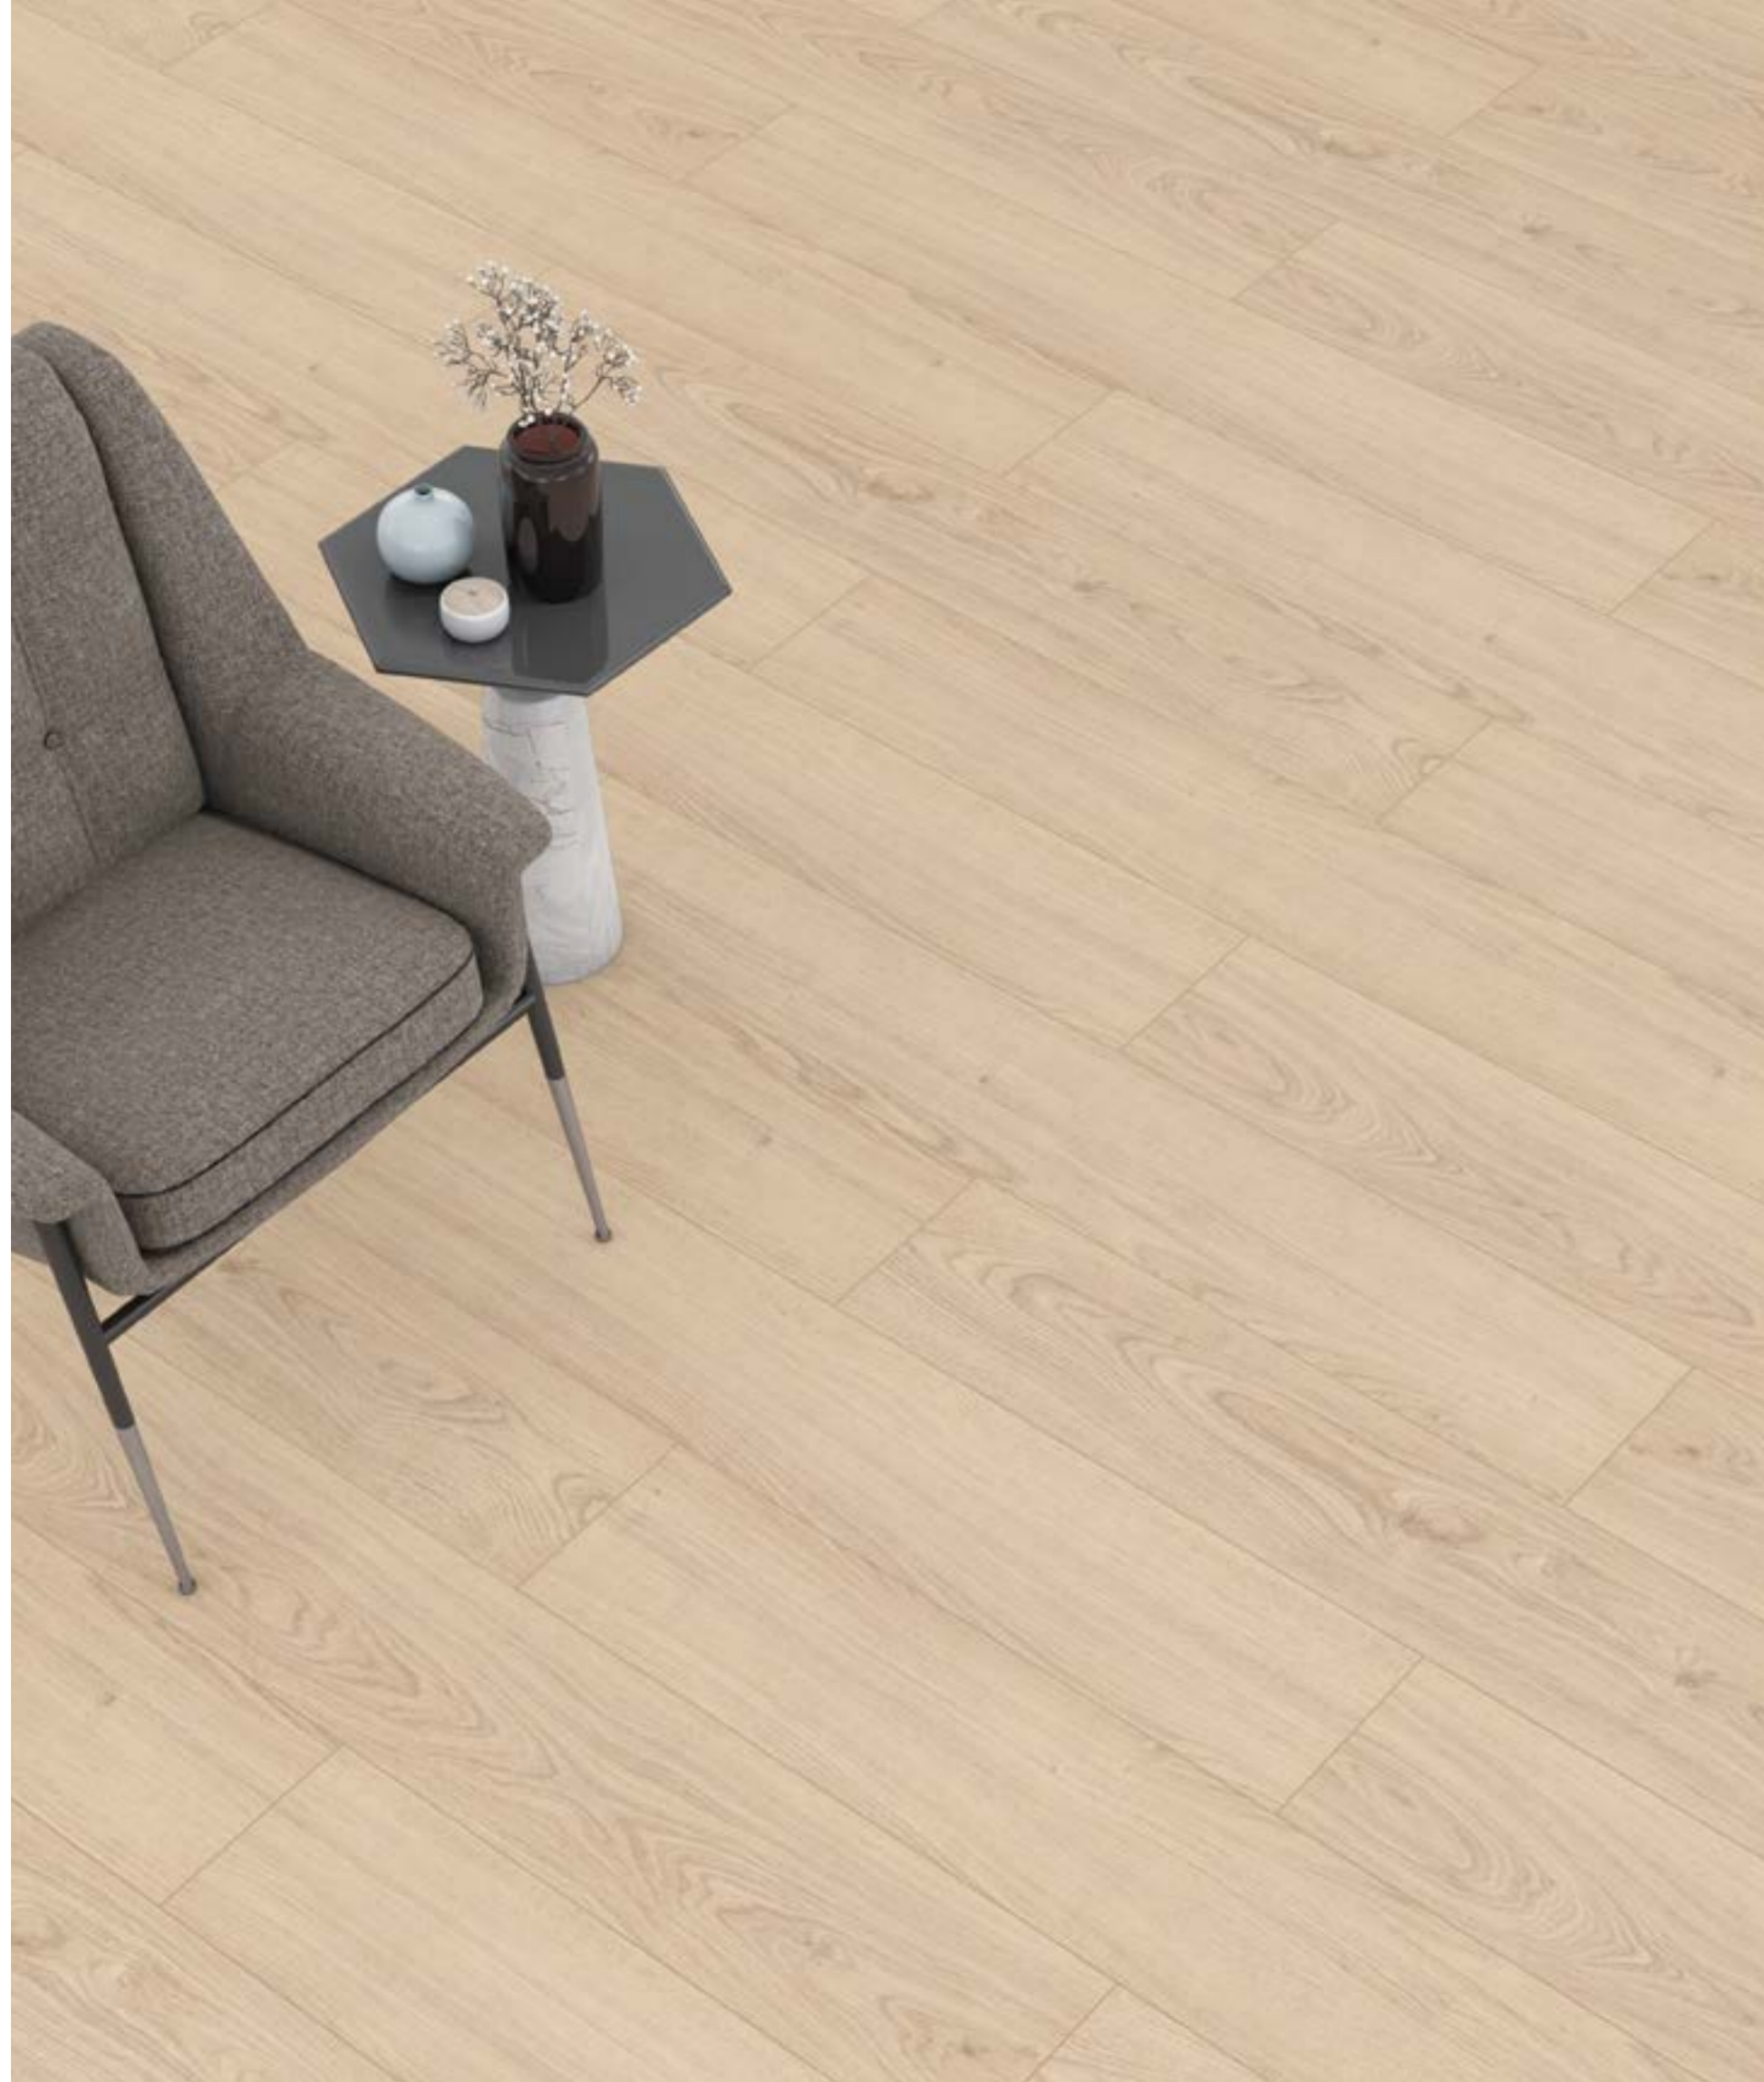

AN018 KUM MEŞE - SAND OAK (CNT)

AC4 10 mm 4V