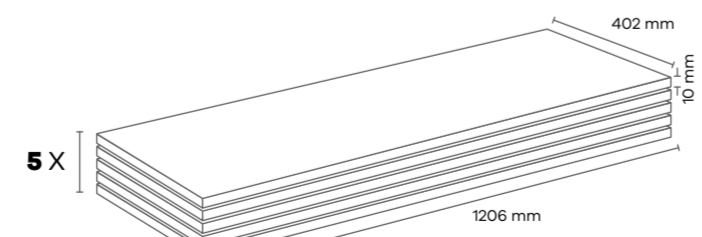

APL008 ELIZE (LAC)

AC4 10 mm

Panel / Paket - Panel / Package: 5 Adet - Pieces
Paket - Package: 2,42 m² - 21 kg

APL009 KREMLIN (LAC)

AC4 10 mm

Panel / Paket - Panel / Package: 5 Adet - Pieces
Paket - Package: 2,42 m² -21 kg