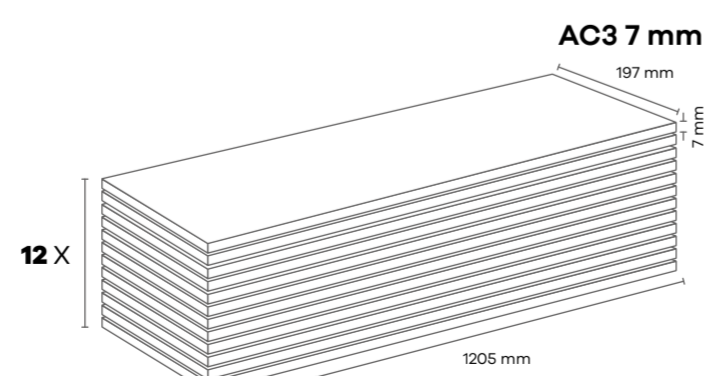

Panel / Paket - Panel / Package: 12 Adet - Pieces
Paket - Package: 2,85 m² -17 kg