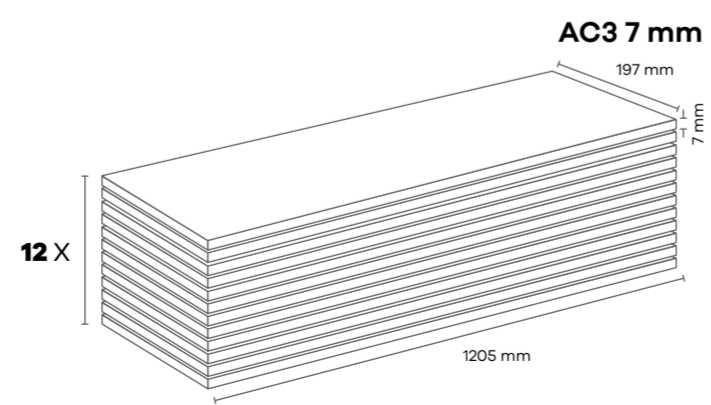

Panel / Paket - Panel / Package: 12 Adet - Pieces
Paket - Package: 2,85 m² -17 kg