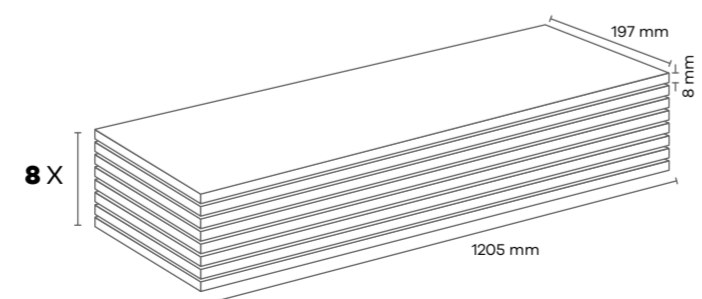

AU021 GENOVA (OTN)

AC4 8 mm 4V

Panel / Paket - Panel / Package: 8 Adet - Pieces
Paket - Package: 1,89 m² ~14 kg

AU022 TOKYO (OTN)

AC4 8 mm 4V

Panel / Paket - Panel / Package: 8 Adet - Pieces
Paket - Package: 1,89 m² ~14 kg