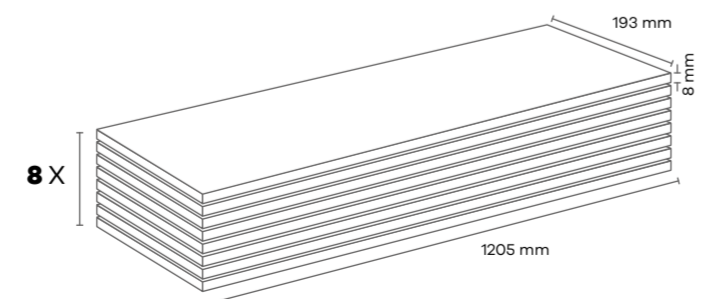

PRIME

AR008 BOSPHORUS (IMP)

AC4 8 mm 4V

Panel / Paket - Panel / Package: 8 Adet - Pieces
Paket - Package: 1,86 m² ~14 kg

AR009 MOSTAR (IMP)

AC4 8 mm 4V

Panel / Paket - Panel / Package: 8 Adet - Pieces
Paket - Package: 1,86 m² ~14 kg