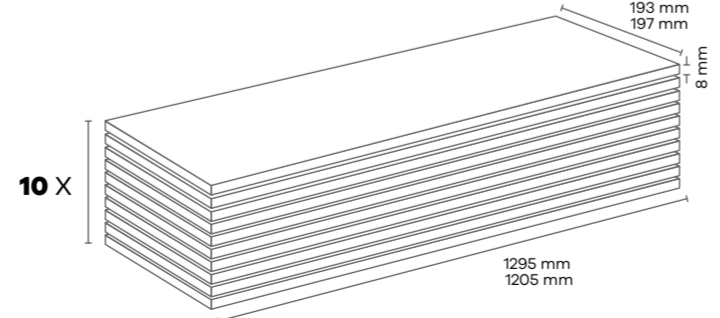

AC3 8 mm 4V

Panel / Paket - Panel / Package: 10 Adet - Pieces
Paket - Package: 2,49 m² -17 kg (193*1295 mm)
Paket - Package: 2,37 m² -16 kg (197*1205 mm)