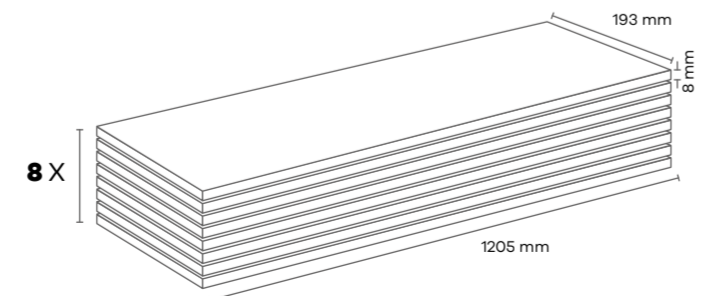

AR012 RIALTO (IMP)

AC4 8 mm 4V

Panel / Paket - Panel / Package: 8 Adet - Pieces
Paket - Package: 1,86 m² ~14 kg

AR013 NORMANDIYA - NORMANDY (IMP)

AC4 8 mm 4V

Panel / Paket - Panel / Package: 8 Adet - Pieces
Paket - Package: 1,86 m² ~14 kg