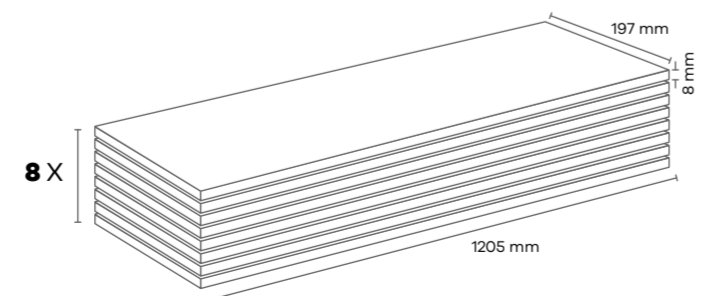

WINGS

AW001 FALCON (SKY)

AC5 8 mm 4V

Panel / Paket - Panel / Package: 8 Adet - Pieces
Paket - Package: 1,89 m² ~14 kg

AW002 EAGLE (SKY)

AC5 8 mm 4V

Panel / Paket - Panel / Package: 8 Adet - Pieces
Paket - Package: 1,89 m² ~14 kg