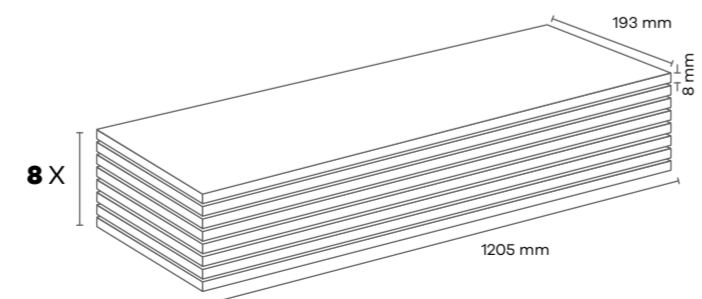

AR014 ERASMUS (IMP)

AC4 8 mm 4V

Panel / Paket - Panel / Package: 8 Adet - Pieces
Paket - Package: 1,86 m² ~14 kg

AR015 HARBOUR (IMP)

AC4 8 mm 4V

Panel / Paket - Panel / Package: 8 Adet - Pieces
Paket - Package: 1,86 m² ~14 kg