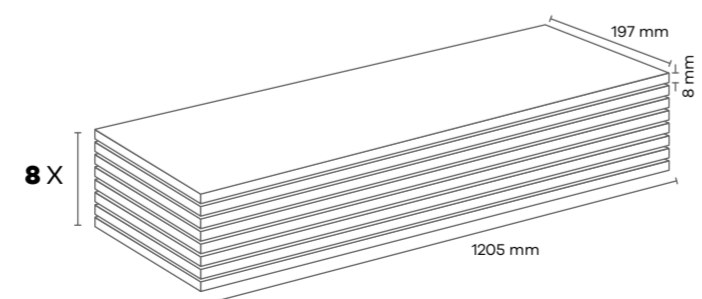

Panel / Paket - Panel / Package: 8 Adet - Pieces
Paket - Package: 1,89 m² ~14 kg