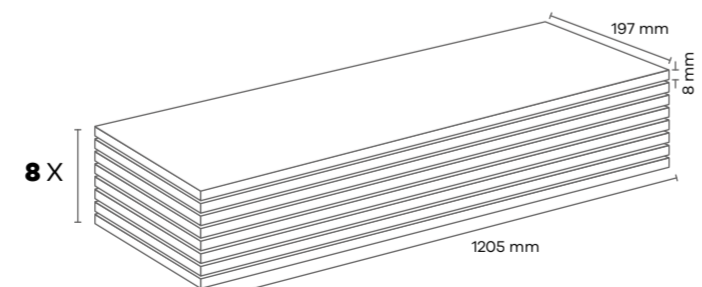

AU023 MIAMI (OTN)

AC4 8 mm 4V

Panel / Paket - Panel / Package: 8 Adet - Pieces
Paket - Package: 1,89 m² ~14 kg

AU024 LOS ANGELES (OTN)

AC4 8 mm 4V

Panel / Paket - Panel / Package: 8 Adet - Pieces
Paket - Package: 1,89 m² ~14 kg