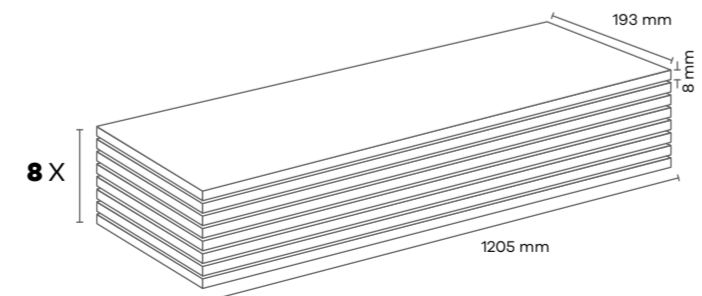

Panel / Paket - Panel / Package: 8 Adet - Pieces
Paket - Package: 1,86 m² ~14 kg