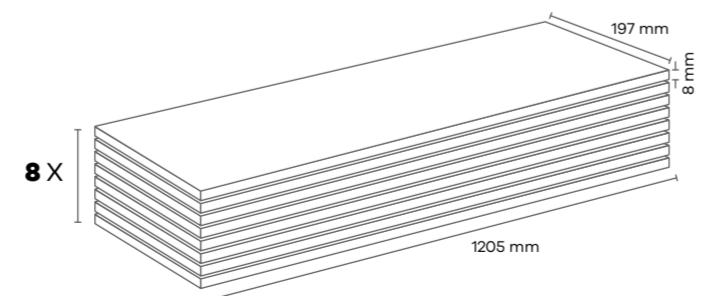

URBAN

AU001 CENEVRE - GENOESE (OTN)

AC4 8 mm 4V

Panel / Paket - Panel / Package: 8 Adet - Pieces
Paket - Package: 1,89 m² ~14 kg

AU008 BARCELONA (OTN)

AC4 8 mm 4V

Panel / Paket - Panel / Package: 8 Adet - Pieces
Paket - Package: 1,89 m² ~14 kg