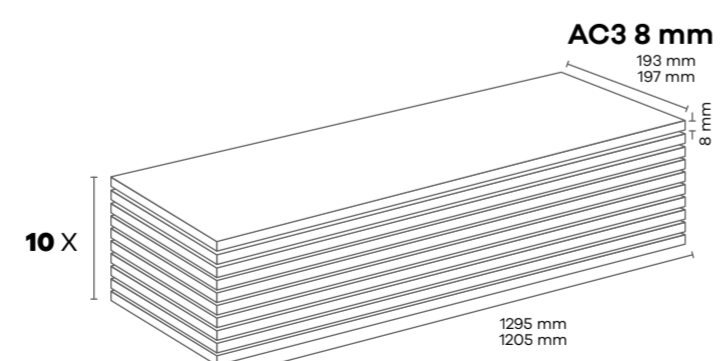

Panel / Paket - Panel / Package: 10 Adet - Pieces
 Paket - Package: 2,49 m² -18 kg (193*1295 mm)
 Paket - Package: 2,37 m² -16 kg (197*1205 mm)

AS021 ELEGANCE MEŞE - ELEGANCE OAK (TIMB)

Panel / Paket - Panel / Package: 10 Adet - Pieces
Paket - Package: 2,49 m² -18 kg (193*1295 mm)
Paket - Package: 2,37 m² -16 kg (197*1205 mm)

AS022 ULUDAĞ (TIMB)

Panel / Paket - Panel / Package: 10 Adet - Pieces
Paket - Package: 2,49 m² -18 kg (193*1295 mm)
Paket - Package: 2,37 m² -16 kg (197*1205 mm)

AS023 GRİ MEŞE - GREY OAK (TIMB)

Panel / Paket - Panel / Package: 10 Adet - Pieces
 Paket - Package: 2,49 m² -18 kg (193*1295 mm)
 Paket - Package: 2,37 m² -16 kg (197*1205 mm)