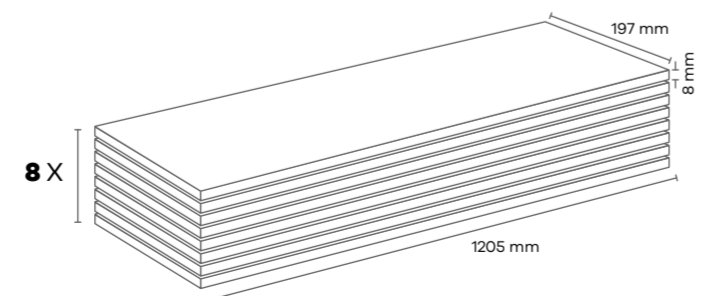

AW005 HERON (SKY)

AC5 8 mm 4V

Panel / Paket - Panel / Package: 8 Adet - Pieces
Paket - Package: 1,89 m² ~14 kg

AW006 STORK (SKY)

AC5 8 mm 4V

Panel / Paket - Panel / Package: 8 Adet - Pieces
Paket - Package: 1,89 m² ~14 kg