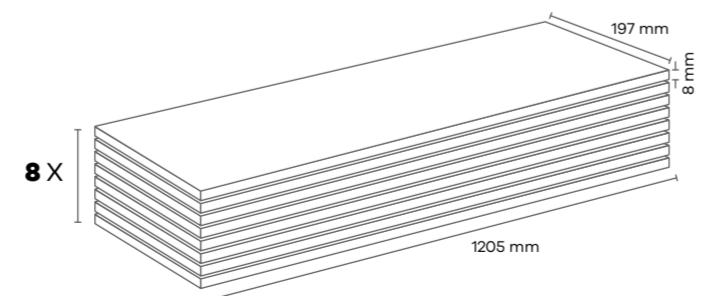

AW007 PARROT (SKY)

AC5 8 mm 4V

Panel / Paket - Panel / Package: 8 Adet - Pieces
Paket - Package: 1,89 m² ~14 kg

AW008 DOVE (SKY)

AC5 8 mm 4V

Panel / Paket - Panel / Package: 8 Adet - Pieces
Paket - Package: 1,89 m² ~14 kg