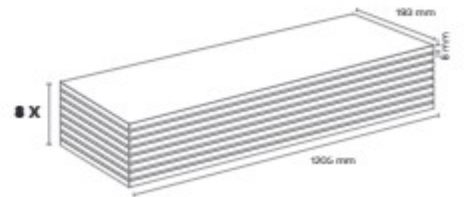

AC4 8 mm 4V

Panel / Paket: 8 Adet  
Paket: 1,861 m<sup>2</sup> -14 kg

FLOORPAN PRIME

FR014 ERASMUS (IMP)

AC4 8 mm 4V

Panel / Paket: 8 Adet  
Paket: 1,861 m<sup>2</sup> -14 kg

FLOORPAN PRIME

FR015 HARBOUR (IMP)