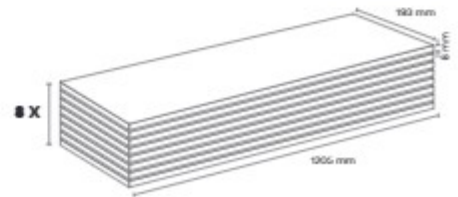

AC4 8 mm 4V

Panel / Paket: 8 Adet  
Paket: 1,861 m<sup>2</sup> -14 kg

FR016 KARL (IMP)

AC4 8 mm 4V

Panel / Paket: 8 Adet  
Paket: 1,861 m<sup>2</sup> -14 kg

FLOORPAN PRIME

FR018 KHAJU (IMP)

AC4 8 mm 4V