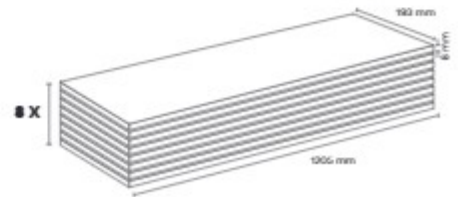

Panel / Paket: 8 Adet
Paket: 1,861 m² -14 kg