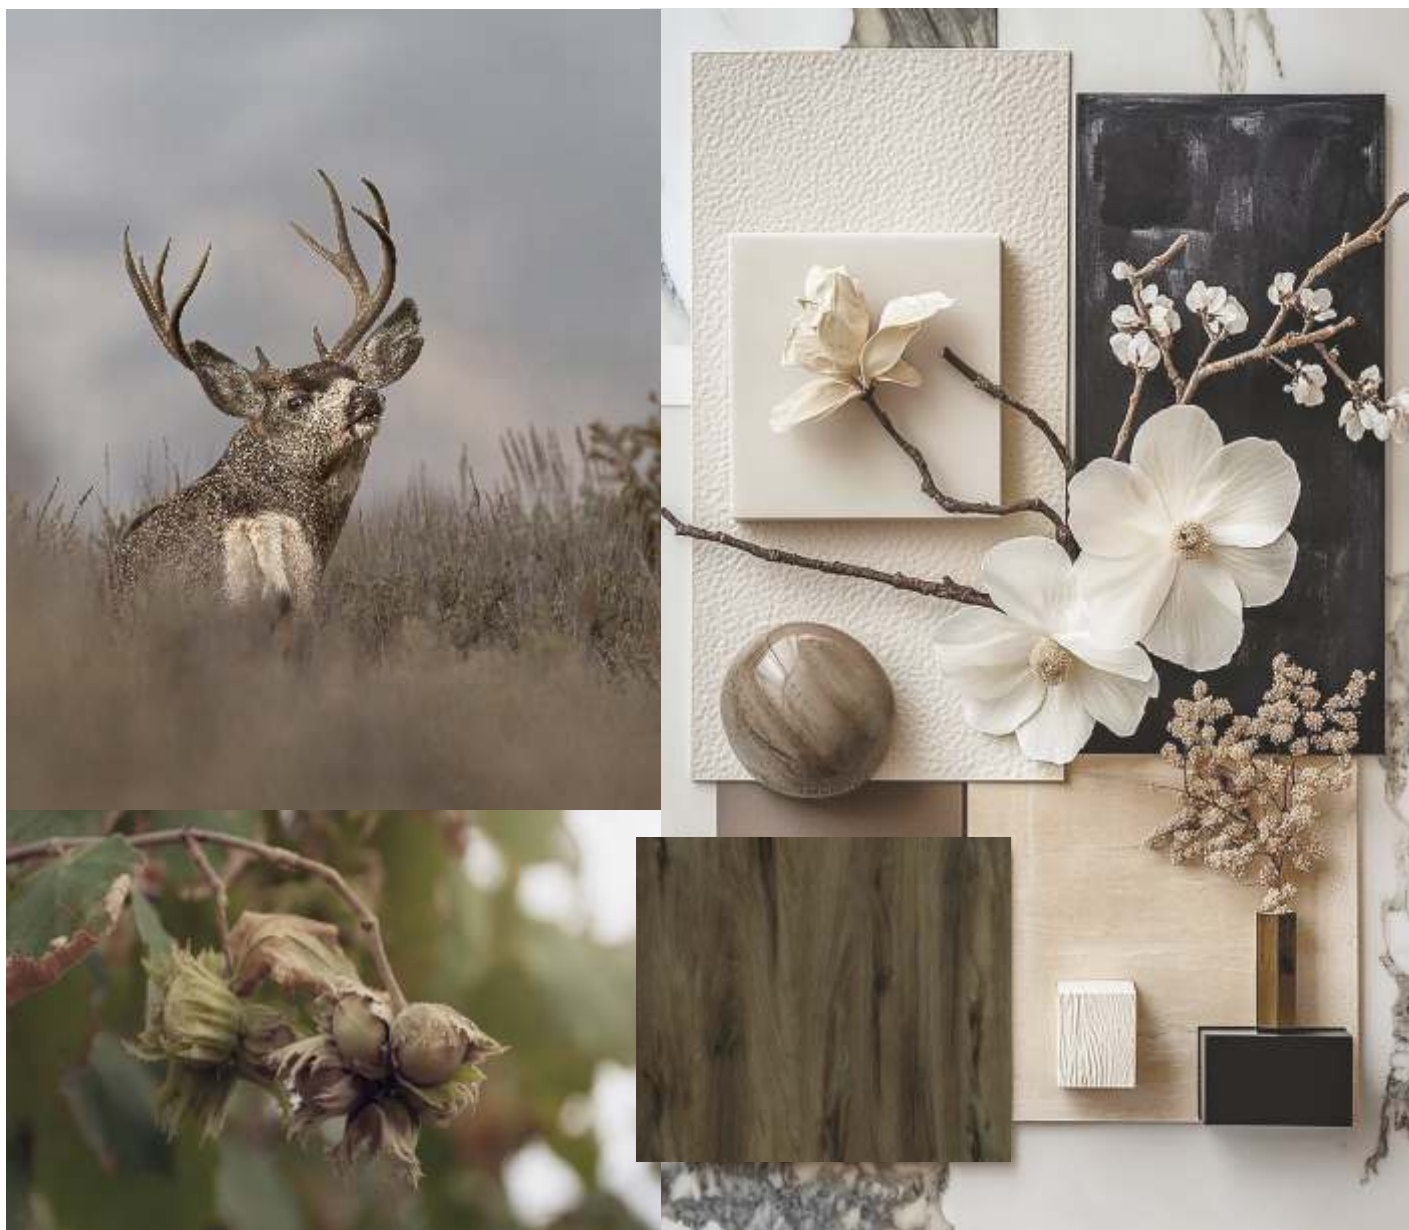

ХАРМОНИЯ В СТИХИЯТА

Динамичният дизайн среща вечната класа.

ELEMENTAL HARMONY

Dynamic design meets timeless class.