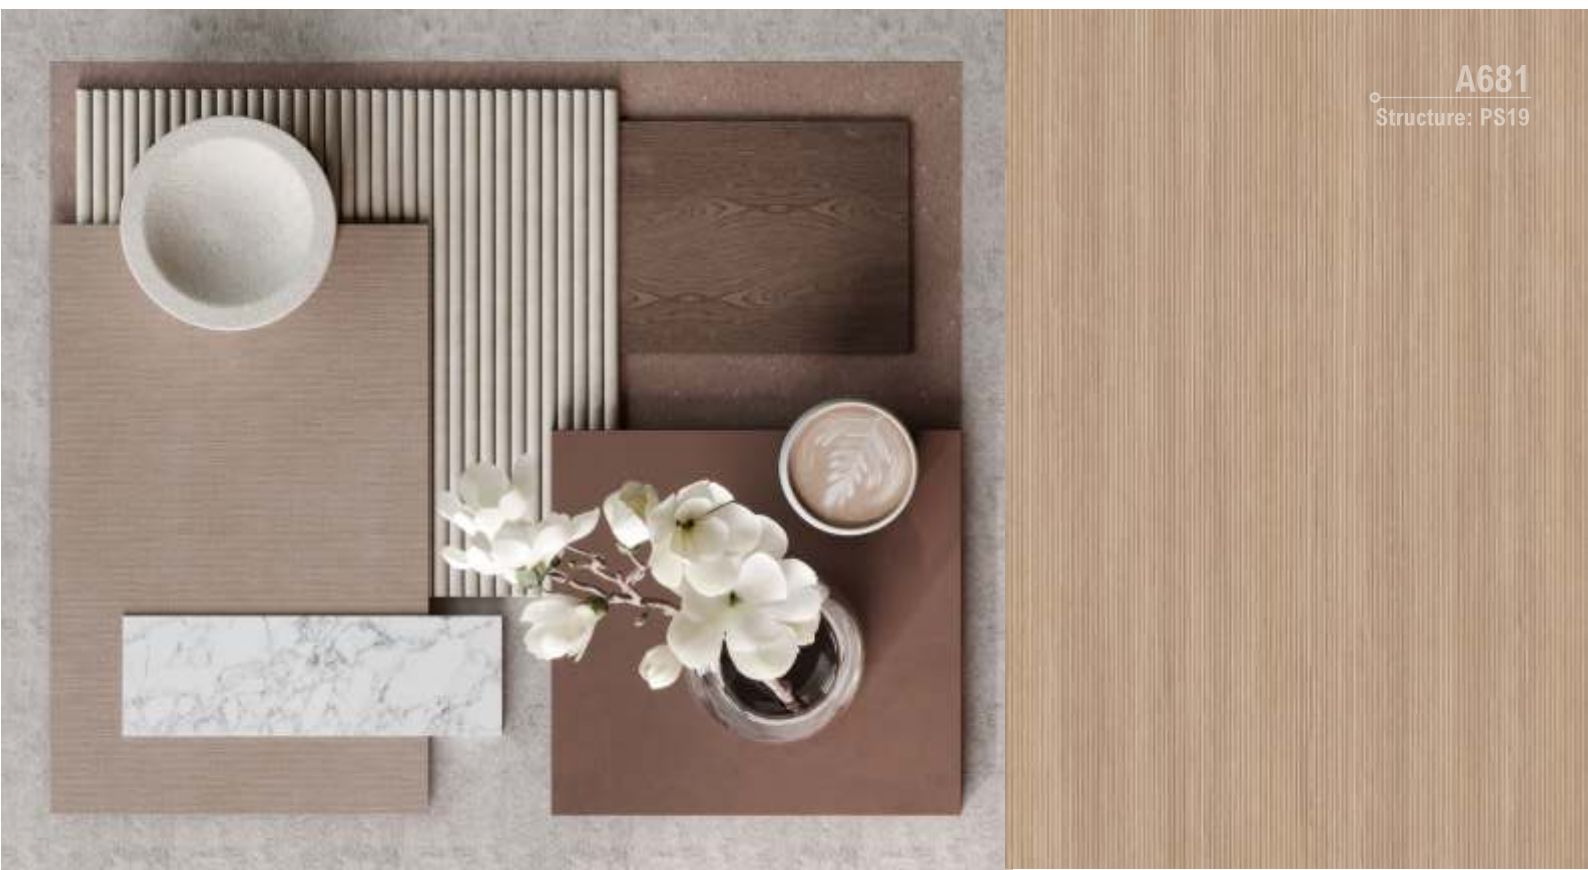

VISION 2026

SUBTLE ELEGANCE

Linea combines a modern textured surface with a classic oak grain. The graphic 3D effect reinterprets the fluted wood trend, adding rhythm and depth.

○ — A681
Structure: PS19

A683
Дъб Алпина / Alpina Oak