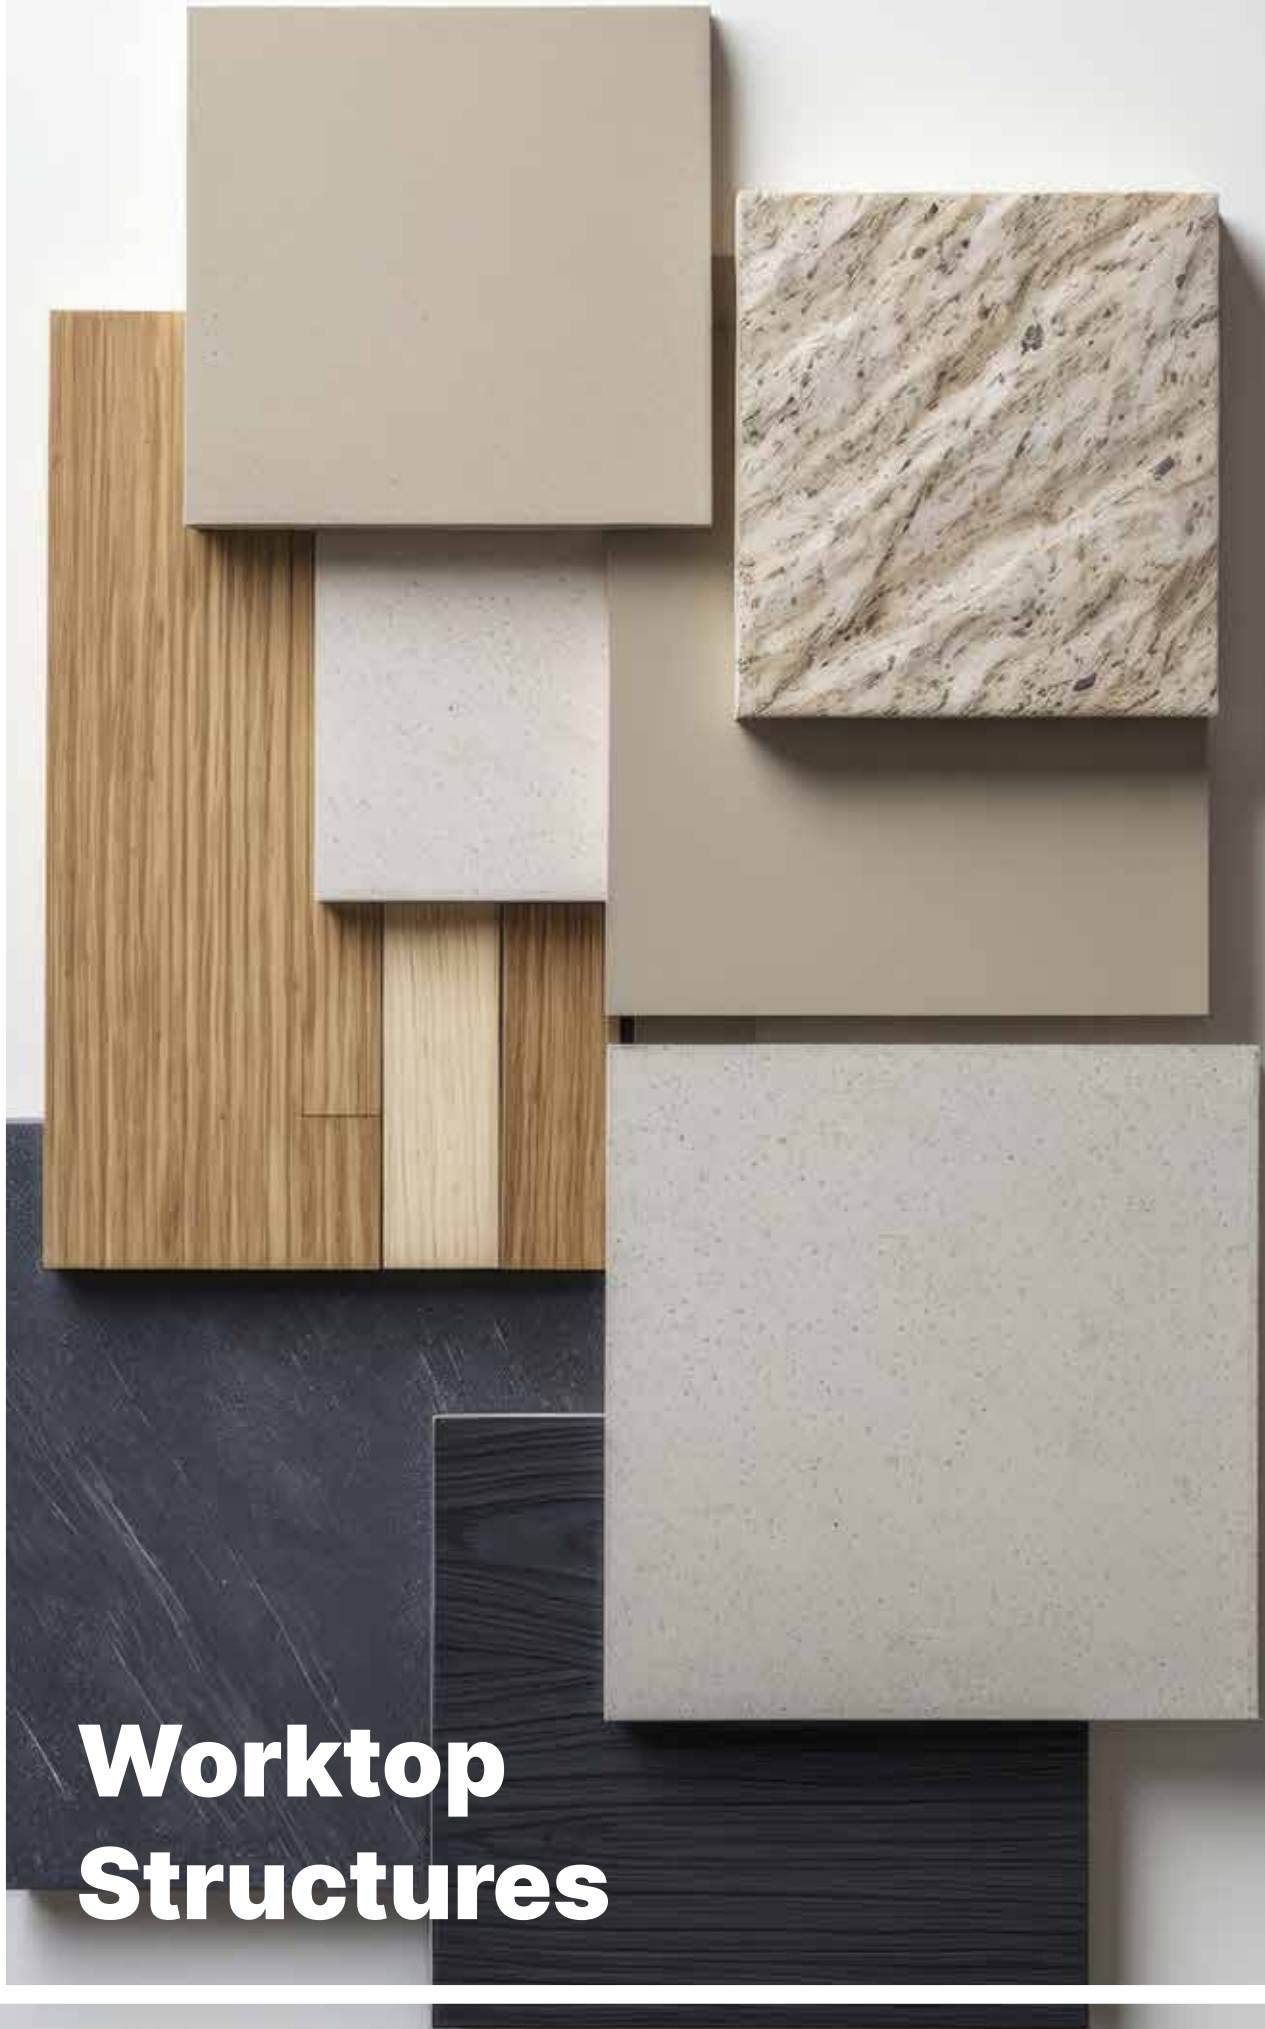

Worktop Structures